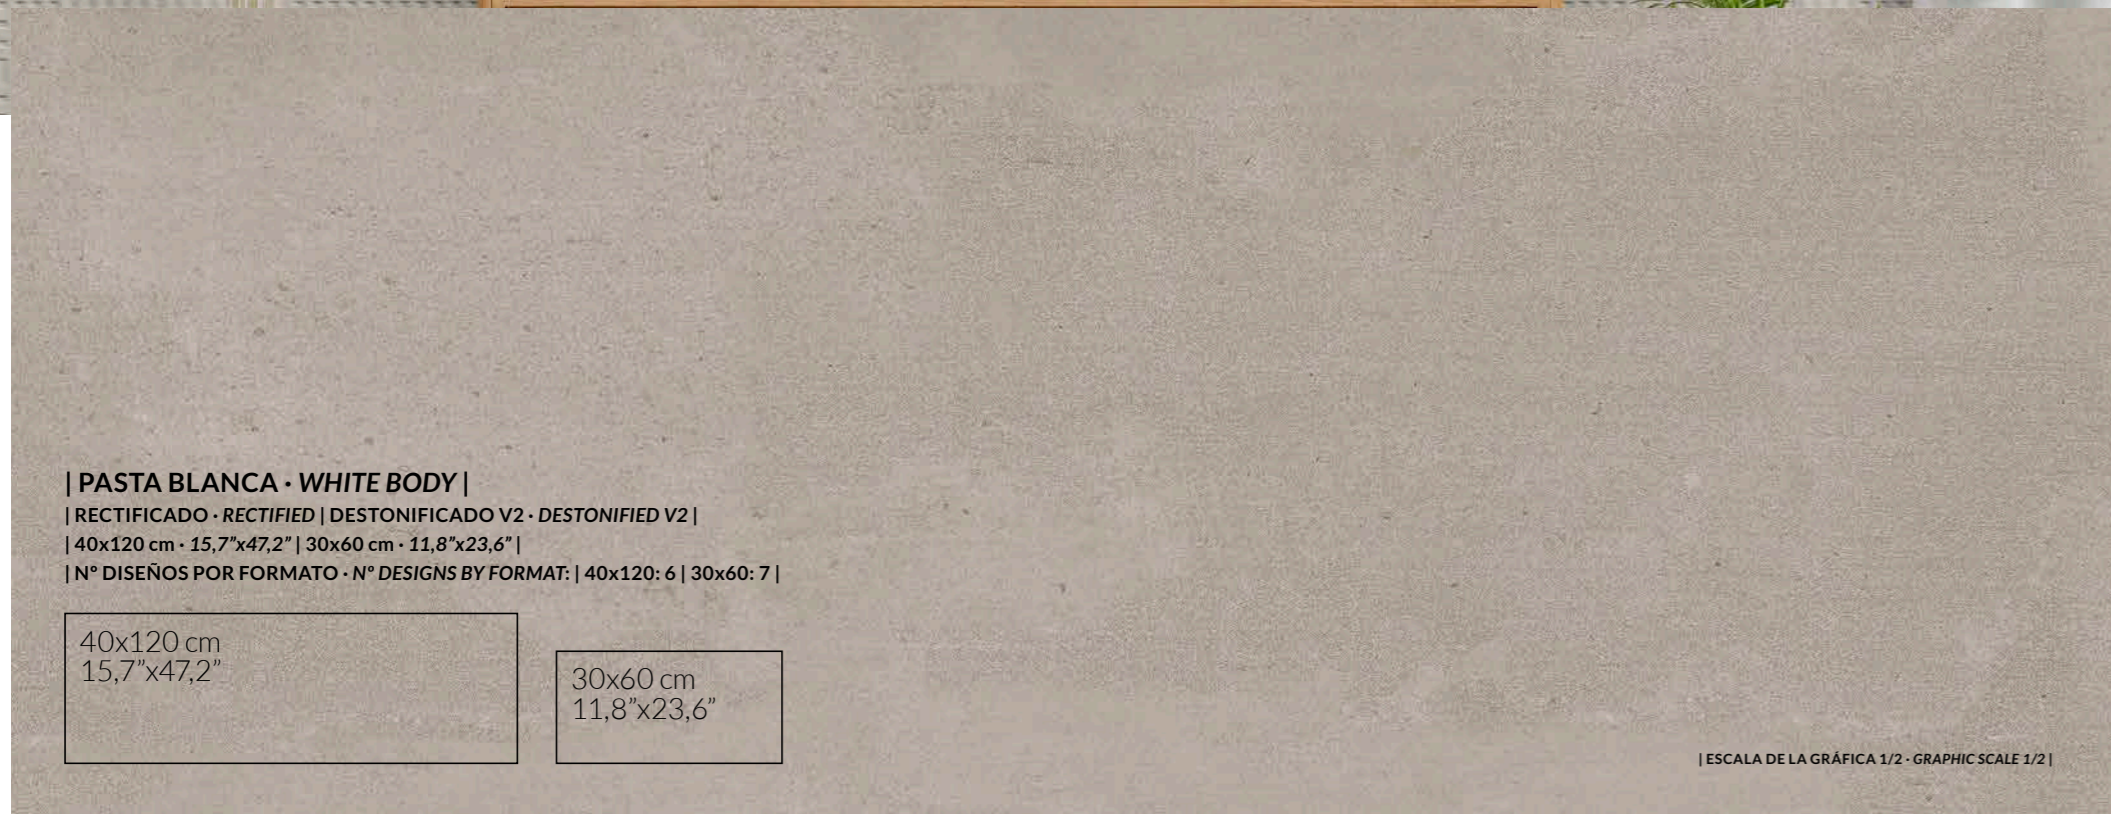

wall: KAI R120 KROSS PEARL (40x120 cm).

| PASTA BLANCA · WHITE BODY |
| RECTIFICADO · RECTIFIED | DESTONIFICADO V2 · DESTONIFIED V2 |
| 40x120 cm · 15,7"x47,2" | 30x60 cm · 11,8"x23,6" |
| N° DISEÑOS POR FORMATO · N° DESIGNS BY FORMAT: | 40x120: 6 | 30x60: 7 |

40x120 cm
15,7"x47,2"

30x60 cm
11,8"x23,6"

| ESCALA DE LA GRÁFICA 1/2 · GRAPHIC SCALE 1/2 |

ACABADOS · FINISHES	40x120 cm · 15,7"x47,2"	30x60 cm · 11,8"x23,6"
MATE MATT	KAI R120 | B94	KAI R3060 RECT. | B65
	KAI R120 KROSS | B95	---
	DECORADO KAROL R120 | B95	---
	DECORADO KRONOS R120 | B99	DECORADO KRONOS R3060 RECT. | B69