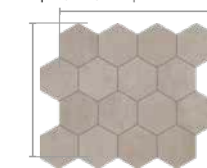

| ESCALA DE LA GRÁFICA 1/2 · GRAPHIC SCALE 1/2 |

ACABADOS · FINISHES	90x90 cm · 35,4"x35,4"	60x120 cm · 23,6"x47,2"	60x60 cm · 23,6"x23,6"	52x60 cm · 20,5"x23,6"	30x30 cm · 11,8"x11,8"	27,5x29,3 cm · 10,8"x11,5"
NATURAL NATURAL	KAI 9090   B50	KAI 120   B85	KAI 60   B35	KAI HEX60   B12	MOSAICO KAI T5   P70	MOSAICO KAI HEX   P15
ANTIDESLIZANTE SLIP RESISTANCE	DECORADO KAI 9090   B53	DECORADO KAI 120   B84	DECORADO KAI 60   B46	DECORADO KAI HEX60   B15	---	---
	KAI DRY 9090   B51	KAI DRY 120   B86	KAI DRY 60   B36	KAI DRY HEX60   B13		

MOSAICO KAI T5  
| 30x30 cm | P70

GREIGE

PEARL

ASH

GRAPHITE

MOSAICO KAI HEX  
| 27,5x29,3 cm | P15

GREIGE

PEARL

ASH

GRAPHITE

wall: KAI R120 GREIGE (40x120 cm), DECORADO KAI R120 KRONOS GREIGE (40x120 cm), MOSAICO KAI HEX GREIGE (27,5x29,3 cm), KAI 120 GREIGE (60x120 cm).  
 floor: KAI 120 GREIGE (60x120 cm), DECORADO KAI 120 GREIGE (60x120 cm).