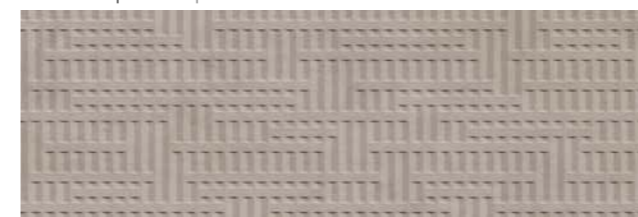

| COLORES DISPONIBLES · AVAILABLE COLORS |

GREIGE