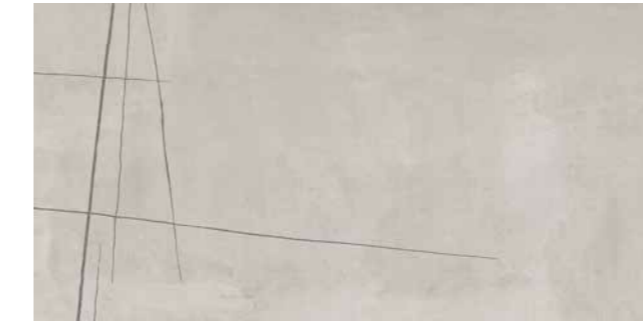

Ocho piezas diferentes. Unidad de venta: 1 caja.
Eight different pieces. Sales unit: 1 box.

PEARL

Once piezas diferentes. Unidad de venta: 1 caja.
Eleven different pieces. Sales unit: 1 box.

Dieciséis piezas diferentes. Unidad de venta: 1 caja.
Sixteen different pieces. Sales unit: 1 box.

KAI COLLECTION

PORCELÁNICO · PORCELAIN