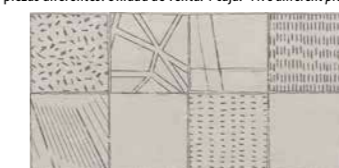

| PASTA BLANCA · WHITE BODY |
| RECTIFICADO · RECTIFIED | DESTONIFICADO V2 · DESTONIFIED V2 |
| 40x120 cm · 15,7"x47,2" | 30x60 cm · 11,8"x23,6" |
| N° DISEÑOS POR FORMATO · N° DESIGNS BY FORMAT: | 40x120: 6 | 30x60: 7 |

40x120 cm
15,7"x47,2"

30x60 cm
11,8"x23,6"

| ESCALA DE LA GRÁFICA 1/2 · GRAPHIC SCALE 1/2 |

ACABADOS · FINISHES	40x120 cm · 15,7"x47,2"	30x60 cm · 11,8"x23,6"
MATE MATT	KAI R120 | B94	KAI R3060 RECT. | B65
	KAI R120 KROSS | B95	---
	DECORADO KAROL R120 | B95	---
	DECORADO KRONOS R120 | B99	DECORADO KRONOS R3060 RECT. | B69

| COLORES DISPONIBLES · AVAILABLE COLORS |

Cinco piezas diferentes. Unidad de venta: 1 caja. - Five different pieces. Sales unit: 1 box.

PEARL