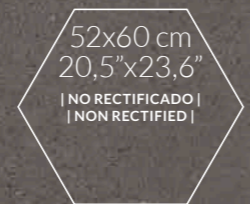

40x120 cm  
15,7"x47,2"

30x60 cm  
11,8"x23,6"

| ESCALA DE LA GRÁFICA 1/2 · GRAPHIC SCALE 1/2 |

ACABADOS · FINISHES	40x120 cm · 15,7"x47,2"	30x60 cm · 11,8"x23,6"
MATE MATT	KAI R120   B94	KAI R3060 RECT.   B65
	KAI R120 KROSS   B95	---
	DECORADO KAROL R120   B95	---
	DECORADO KRONOS R120   B99	DECORADO KRONOS R3060 RECT.   B69

wall: KAI HEX60 GRAPHITE (52x60 cm), DECORADO KAI HEX60 GRAPHITE (52x60 cm).

GREIGE [E] PEARL [E] ASH [E] GRAPHITE [D] [E]

| COLORES DISPONIBLES - AVAILABLE COLORS |

floor: KAI 120 GREIGE (60x120 cm), DECORADO KAI 120 GREIGE (60x120 cm).

**| PORCELÁNICO · PORCELAIN |**

RECTIFICADO · RECTIFIED	DESTONIFICADO V2 · DESTONIFIED V2			
90x90 cm · 35,4"x35,4"	60x120 cm · 23,6"x47,2"	60x60 cm · 23,6"x23,6"	52x60 cm · 20,5"x23,6"	
N° DISEÑOS POR FORMATO · N° DESIGNS BY FORMAT:	90x90: 8	60x120: 8	60x60: 16	52x60: 16