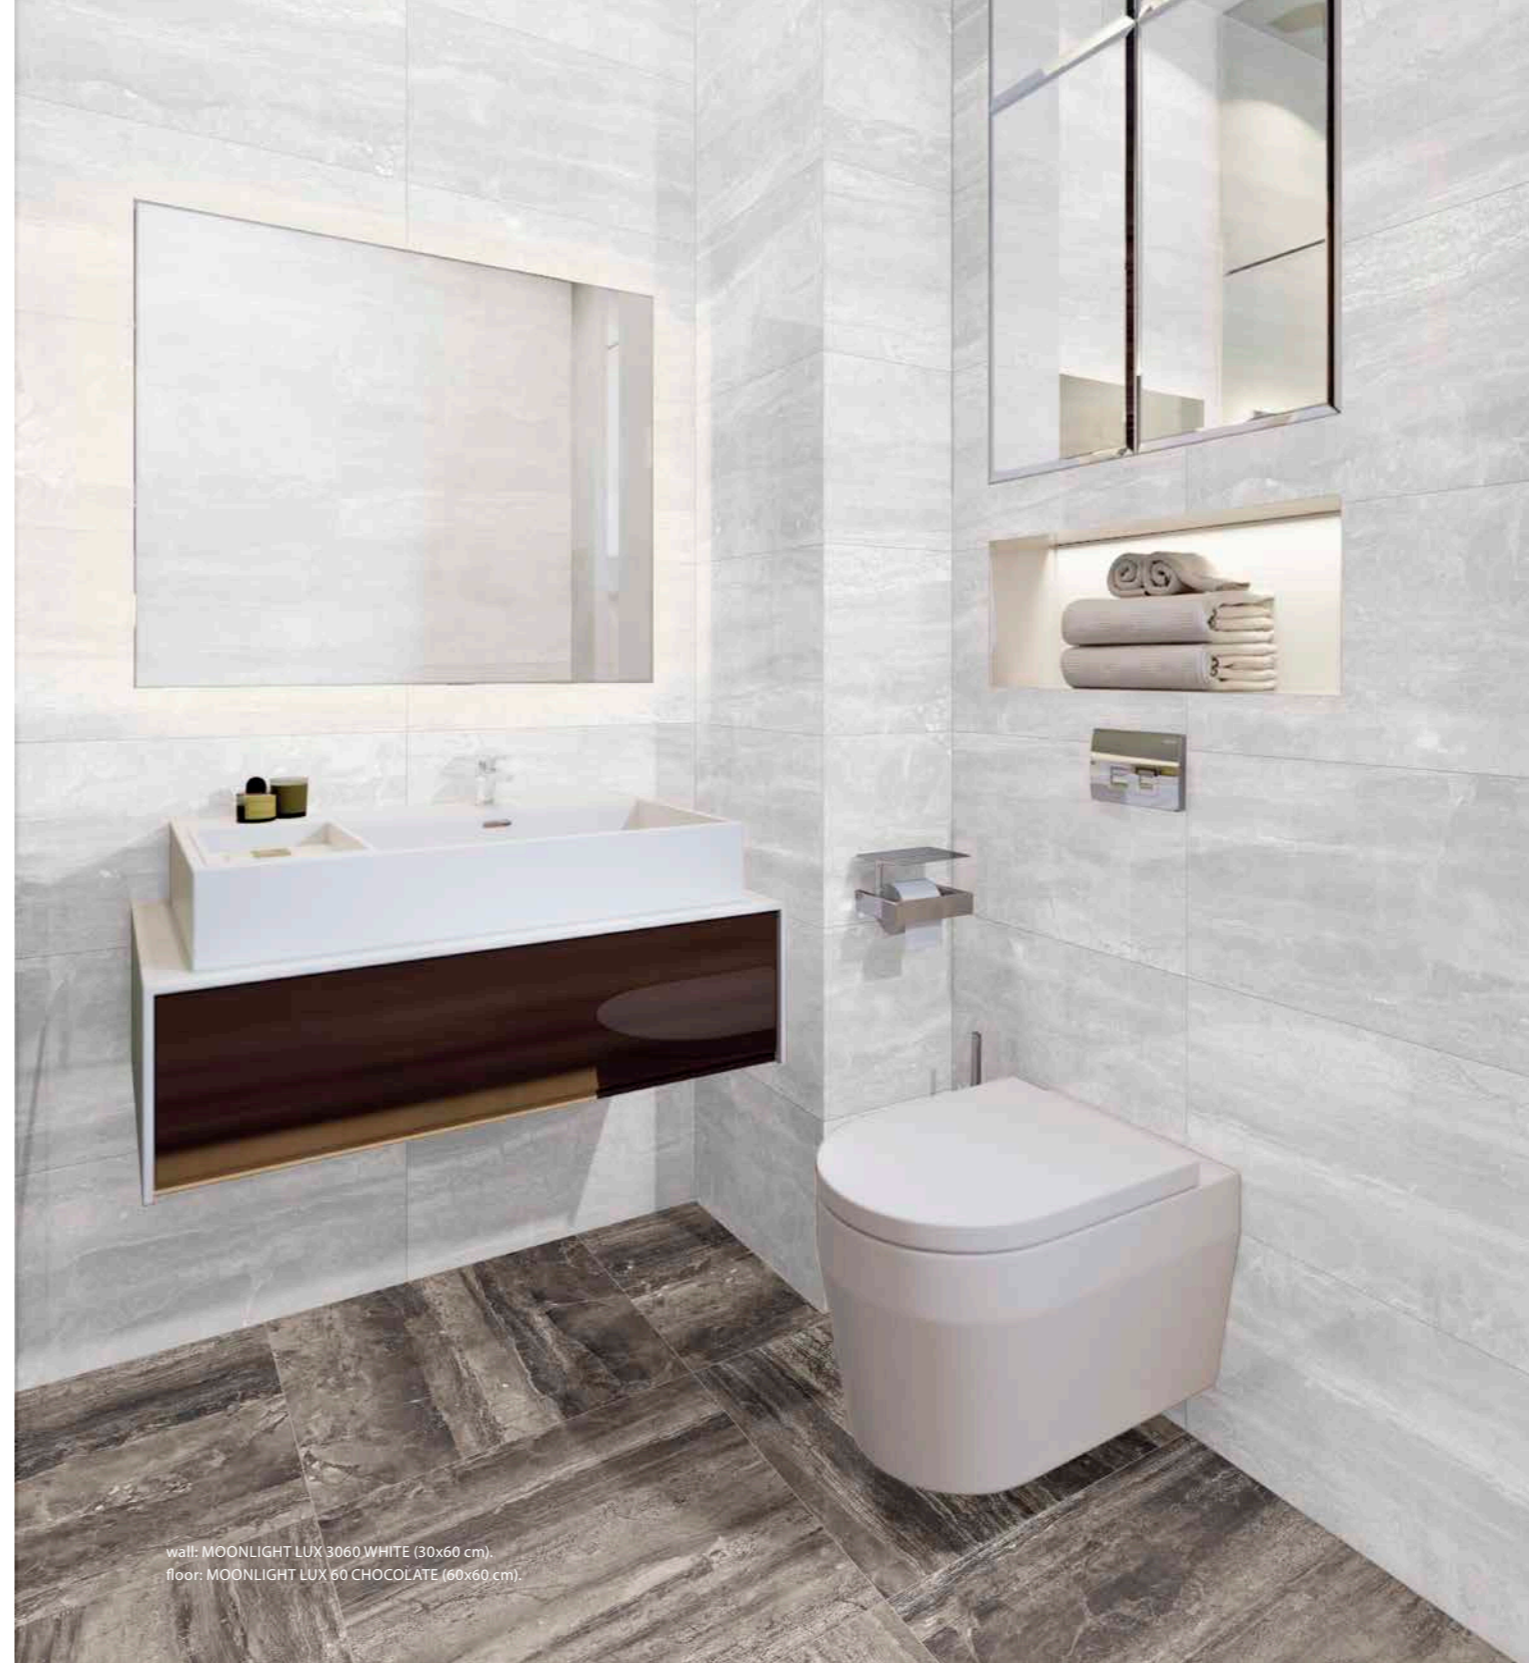

wall: MOONLIGHT LUX 3060, WHITE (30x60 cm).
floor: MOONLIGHT LUX 60 CHOCOLATE (60x60 cm).

MOONLIGHT COLLECTION
MÁRMOL · MARBLE

PORCELÁNICO · PORCELAIN

MOSAICO MOONLIGHT LUX M | 24,5x27,8 cm | P84

Decoración complementaria recomendada: · Recommended complementary decoration pieces:
LISTELO 90 FRAME | 9,3x90 cm | P25