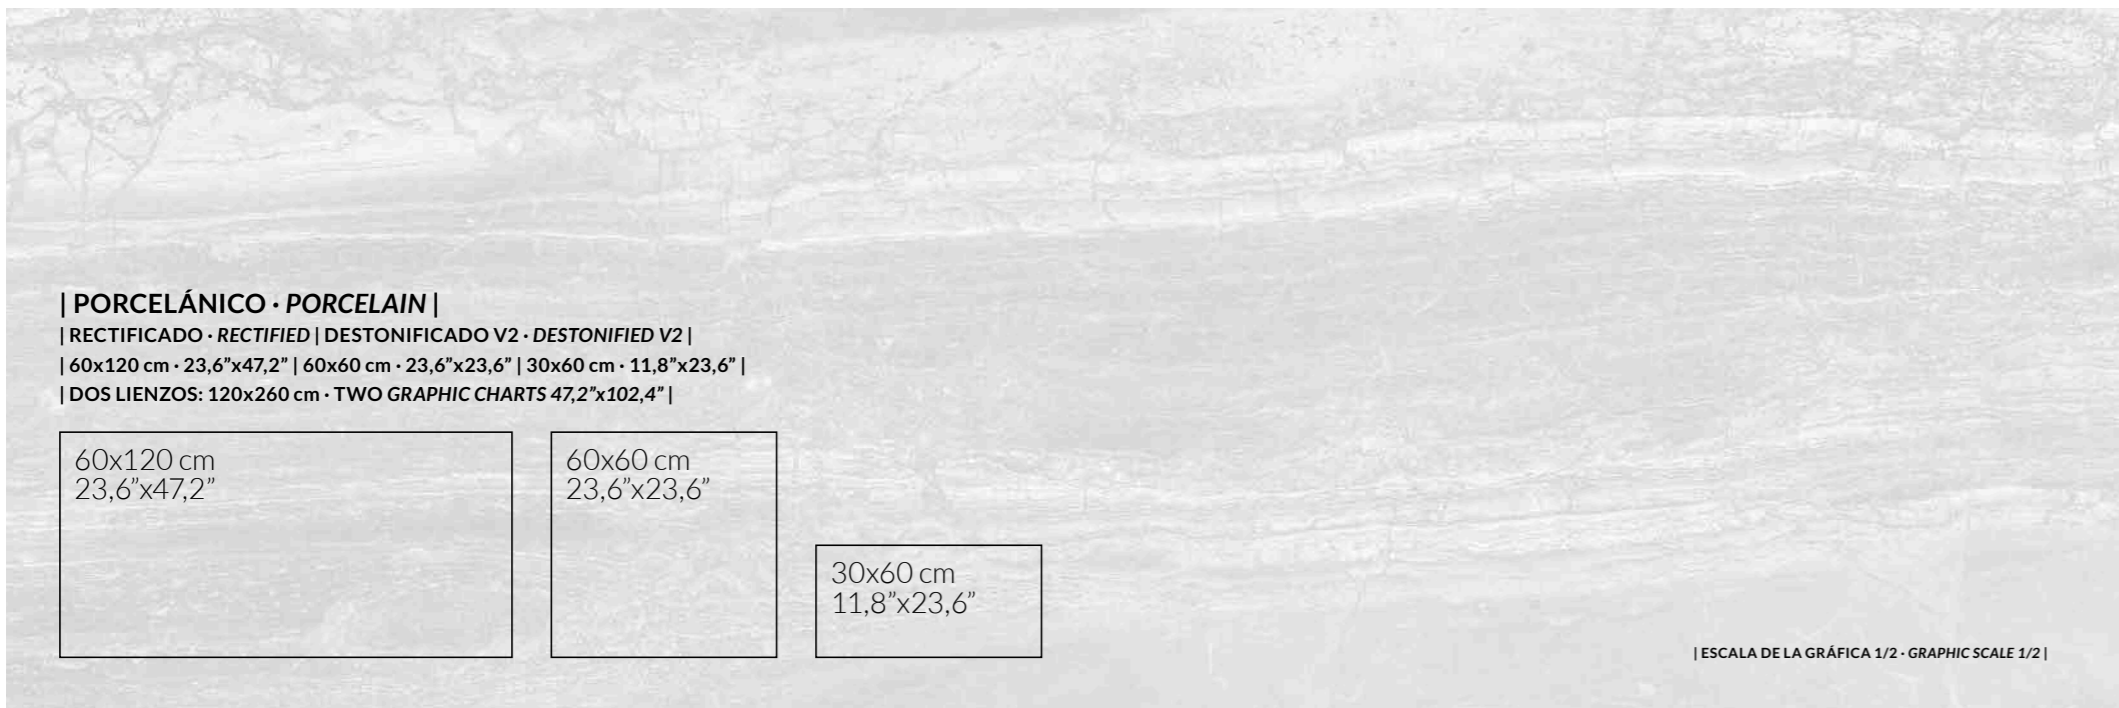

CHOCOLATE [D] [E] WHITE [E] GREY [E] GRAPHITE [D] [E] BLACK [D] [E]

| PORCELÁNICO · PORCELAIN |
| RECTIFICADO · RECTIFIED | DESTONIFICADO V2 · DESTONIFIED V2 |
| 60x120 cm · 23,6" x 47,2" | 60x60 cm · 23,6" x 23,6" | 30x60 cm · 11,8" x 23,6" |
| DOS LIENZOS: 120x260 cm · TWO GRAPHIC CHARTS 47,2" x 102,4" |

60x120 cm
23,6" x 47,2"

60x60 cm
23,6" x 23,6"

30x60 cm
11,8" x 23,6"

| ESCALA DE LA GRÁFICA 1/2 · GRAPHIC SCALE 1/2 |

ACABADOS · FINISHES	60x120 cm · 23,6" x 47,2"	60x60 cm · 23,6" x 23,6"	30x60 cm · 11,8" x 23,6"	24,5x27,8 cm · 9,6" x 10,9"
LAPADO BRILLO GLOSSY LAPATTO	[D] [E] [V2]	MOONLIGHT LUX 120 | B83	MOONLIGHT LUX 60 | B37	MOONLIGHT LUX 3060 | B37
				MOSAICO MOONLIGHT LUX M | P84