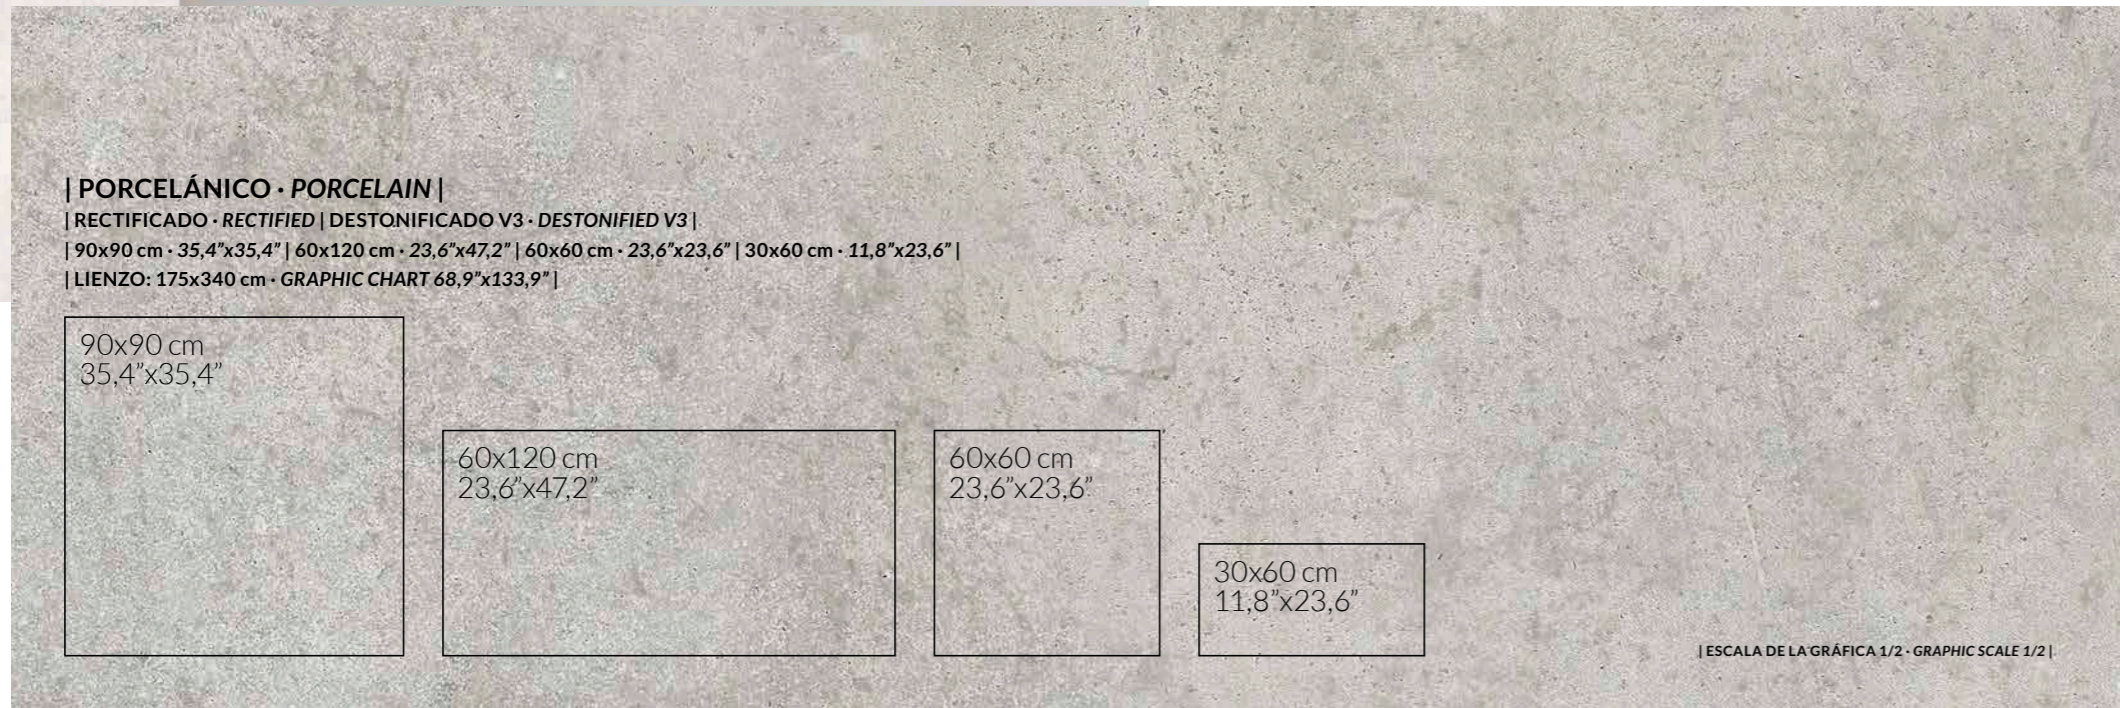

| PORCELÁNICO · PORCELAIN |

| RECTIFICADO · RECTIFIED | DESTONIFICADO V3 · DESTONIFIED V3 |

| 90x90 cm · 35,4"x35,4" | 60x120 cm · 23,6"x47,2" | 60x60 cm · 23,6"x23,6" | 30x60 cm · 11,8"x23,6" |

| LIENZO: 175x340 cm · GRAPHIC CHART 68,9"x133,9" |

90x90 cm
35,4"x35,4"

60x120 cm
23,6"x47,2"

60x60 cm
23,6"x23,6"

30x60 cm
11,8"x23,6"

| ESCALA DE LA GRÁFICA 1/2 · GRAPHIC SCALE 1/2 |

ACABADOS · FINISHES	90x90 cm · 35,4"x35,4"	60x120 cm · 23,6"x47,2"	60x60 cm · 23,6"x23,6"	30x60 cm · 11,8"x23,6"	30x30 cm · 11,8"x11,8"	
NATURAL NATURAL		STUDIO 9090 | B50	STUDIO 120 | B85	STUDIO 60 | B35	STUDIO 3060 | B35	MOSAICO STUDIO T5 | P70
ANTIDESLIZANTE SLIP RESISTANCE		---	---	STUDIO R10 60 | B36 (grey, ash, graphite)	---	MOSAICO STUDIO R10 T5 | P70 (grey, ash, graphite)
ANTIDESLIZANTE SLIP RESISTANCE		STUDIO DRY 9090 | B51 (cream, white, ash)	STUDIO DRY 120 | B86	STUDIO DRY 60 | B36	STUDIO DRY 3060 | B36	---
LAPADO MATE MATT LAPATTO		---	STUDIO SOFT 120 | B83 (cream, white, ash, graphite)	STUDIO SOFT 60 | B37 (cream, white, ash, graphite)	---	---
LAPADO BRILLO GLOSSY LAPATTO		---	STUDIO LUX 120 | B83	STUDIO LUX 60 | B37	STUDIO LUX 3060 | B37	---